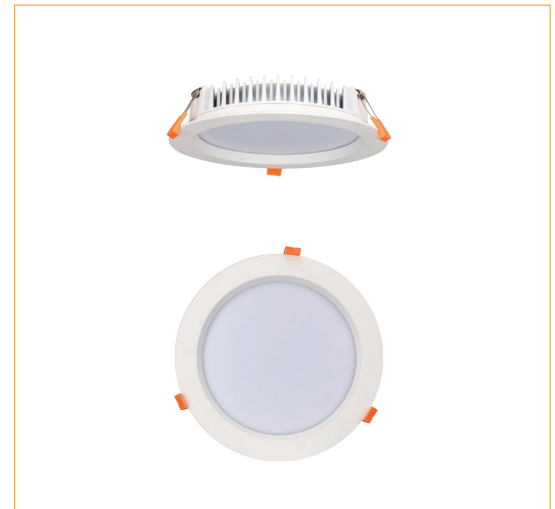

12watt Medium Recessed Round Light

Model No.

RS-MRR3, RS-MRR5

The Redilight 12watt recessed downlight was designed with emphasis on both aesthetics and performance.

It is the perfect size for the smaller rooms such as a powder room, bathroom, ensuite or toilet.

Specifications

Construction	Aluminium
Finish	White powder-coated
LED Type	SMD
Number of LED's	60
Drive voltage	DC30-40V
Power	12watt
Lumens	1100-1200Lm
Colour Range	3000k or 5000k
Average Life	>50,000hrs
Beam Angle	120°
Environmental Conditions	IP40
Light Engine	Ceramic Substrate with aluminium PCB
Size	Overall 225mm, Cut out 200mm
Warranty	7 years
Diffuser	Acrylic (PMMA)