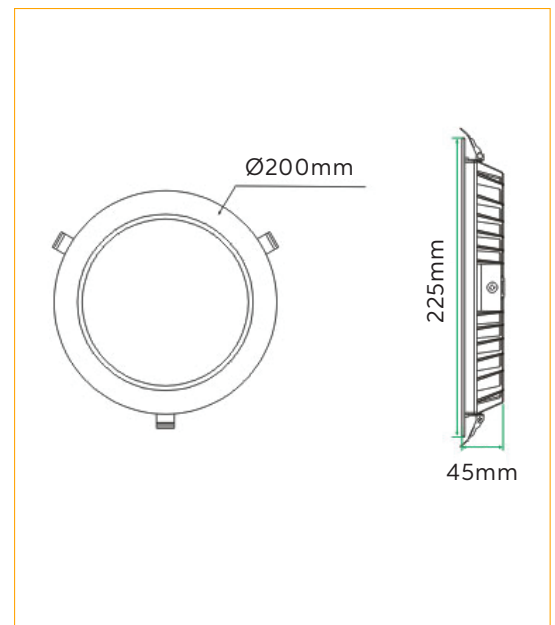

12watt Medium Recessed Round Light

Model No.

RS-MRR3, RS-MRR5

The Redilight 12watt recessed downlight was designed with emphasis on both aesthetics and performance.

It is the perfect size for the smaller rooms such as a powder room, bathroom, ensuite or toilet.

Specifications

Construction	Aluminium
Finish	White powder-coated
LED Type	SMD
Number of LED's	60
Drive voltage	DC30-40V
Power	12watt
Lumens	1100-1200Lm
Colour Range	3000k or 5000k
Average Life	>50,000hrs
Beam Angle	120°
Environmental Conditions	IP40
Light Engine	Ceramic Substrate with aluminium PCB
Size	Overall 225mm, Cut out 200mm
Warranty	7 years
Diffuser	Acrylic (PMMA)

Dimensions

Photometric Data