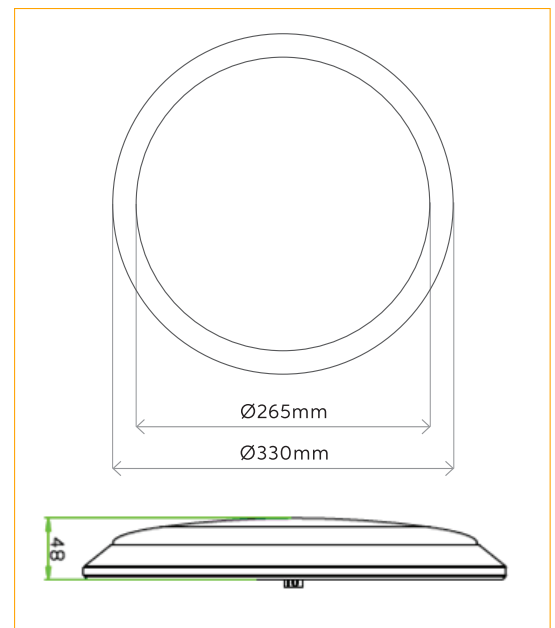

24watt Slimline Surface Light

Model No.

RS-SO3, RS-SO5

The Redilight 24watt surface mounted light was designed with emphasis on both aesthetics and performance. When combining a superior finish with the exceptional performance of SMD LED's you have a light that lasts for many years suiting almost any application.

Specifications

Construction	Aluminium
Finish	White Powder coated
LED	SMD
Number of LED's	120
Drive voltage	29~32VDC constant current
Power	24watt
Lumens	2500-2800Lm
Colour Range	3000k or 5000k
Average Life	>50,000hrs
Beam Angle	120°
Environmental Conditions	IP20
Light Engine	Ceramic Substrate with aluminium PCB
Size	Overall 330mm, Height 48mm
Warranty	7 years
Diffuser	Acrylic (PMMA)

Dimensions

Photometric Data