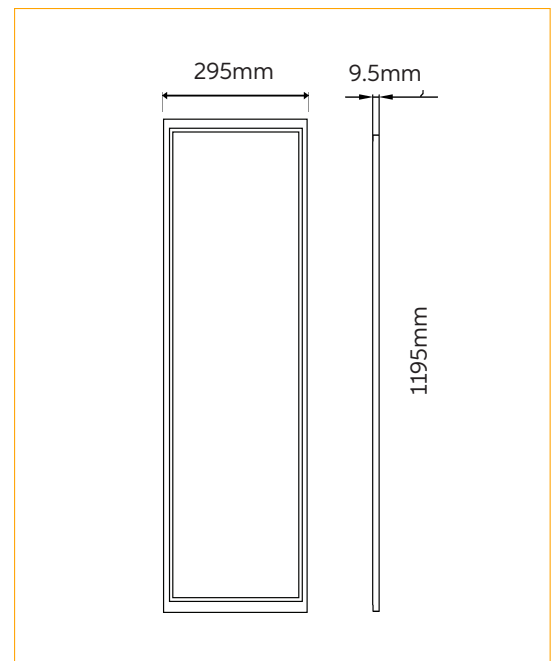

48watt Rectangular Light

Model No.

RS-12x3R5

The Redilight 48watt large rectangular light is designed for those larger areas or work spaces. It has two mounting options - a recessed mount frame (RS-RF123), or a surface mount frame (RS-SF123).

Specifications

Construction	Aluminium
Finish	White Powder coated
LED Type	SMD
Number of LED's	240
Drive voltage	29~32VDC constant current
Power	48watt
Lumens	3500-3800Lm
Colour Range	5000k
Average Life	>50,000hrs
Beam Angle	120°
Environmental Conditions	IP20
Light Engine	Ceramic Substrate with aluminium PCB
Size	Overall 1195x295mm
Warranty	7 years
Diffuser	Acrylic (PMMA)

Dimensions

Photometric Data