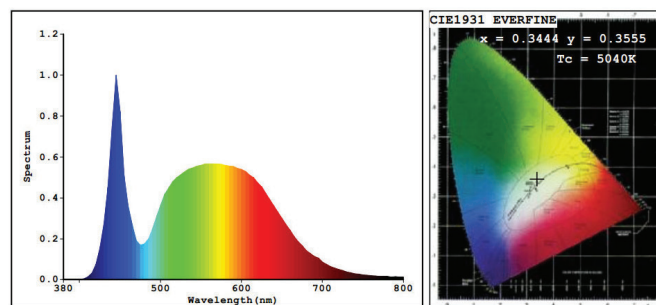

48watt Large Square Light

Model No.

RS-6x6RS5, RS-6x6SS5

The Redilight 48watt large square light is designed for those larger areas or work spaces. It has two mounting options - a recessed mount frame (RS-RF66), or a surface mount frame (RS-SF66).

Specifications

| | |
|--------------------------|--------------------------------------|
| Construction | Aluminium |
| Finish | White Powder coated |
| LED Type | SMD |
| Number of LED's | 240 |
| Drive voltage | 29~32VDC constant current |
| Power | 48watt |
| Lumens | 3500-3800Lm |
| Colour Range | 5000k |
| Average Life | >50,000hrs |
| Beam Angle | 120° |
| Environmental Conditions | IP20 |
| Light Engine | Ceramic Substrate with aluminium PCB |
| Size | Overall 595x595mm |
| Warranty | 7 years |
| Diffuser | Acrylic (PMMA) |

Dimensions

Photometric Data

5000K