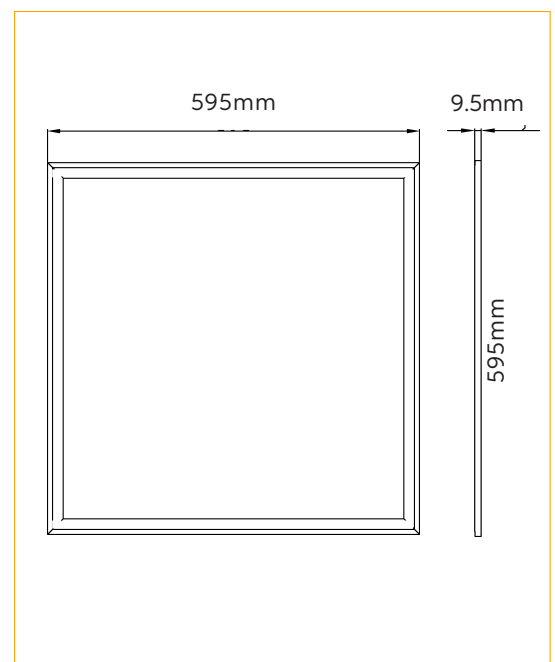

48watt Large Square Light

Model No.

RS-6x6RS5, RS-6x6SS5

The Redilight 48watt large square light is designed for those larger areas or work spaces. It has two mounting options - a recessed mount frame (RS-RF66), or a surface mount frame (RS-SF66).

Specifications

| | |
|--------------------------|--------------------------------------|
| Construction | Aluminium |
| Finish | White Powder coated |
| LED Type | SMD |
| Number of LED's | 240 |
| Drive voltage | 29~32VDC constant current |
| Power | 48watt |
| Lumens | 3500-3800Lm |
| Colour Range | 5000k |
| Average Life | >50,000hrs |
| Beam Angle | 120° |
| Environmental Conditions | IP20 |
| Light Engine | Ceramic Substrate with aluminium PCB |
| Size | Overall 595x595mm |
| Warranty | 7 years |
| Diffuser | Acrylic (PMMA) |

Dimensions

Photometric Data

5000K