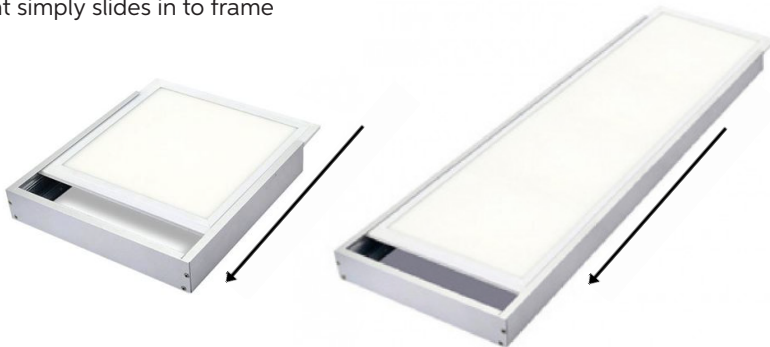

Surface Mount Frame

Model No.

RS-SF66, RS-SF123

The Redilight surface mount frame is specifically designed for Redilight's range of 48watt light fittings. It is available in two sizes.

The 600x600mm (RS-SF66) mounts the 48watt large square light (RS-6x6RS5, RS-6x6SS5).

The 1200x300mm (RS-SF123) mounts the 48watt rectangular light (RS-12x3S5).

Specifications

Construction	Aluminium
Finish	White Powder coated
Environmental Conditions	IP20
Size	600x600mm (RS-SF66) 1200x300mm (RS-SF123)

Installation

Light simply slides in to frame

Dimensions