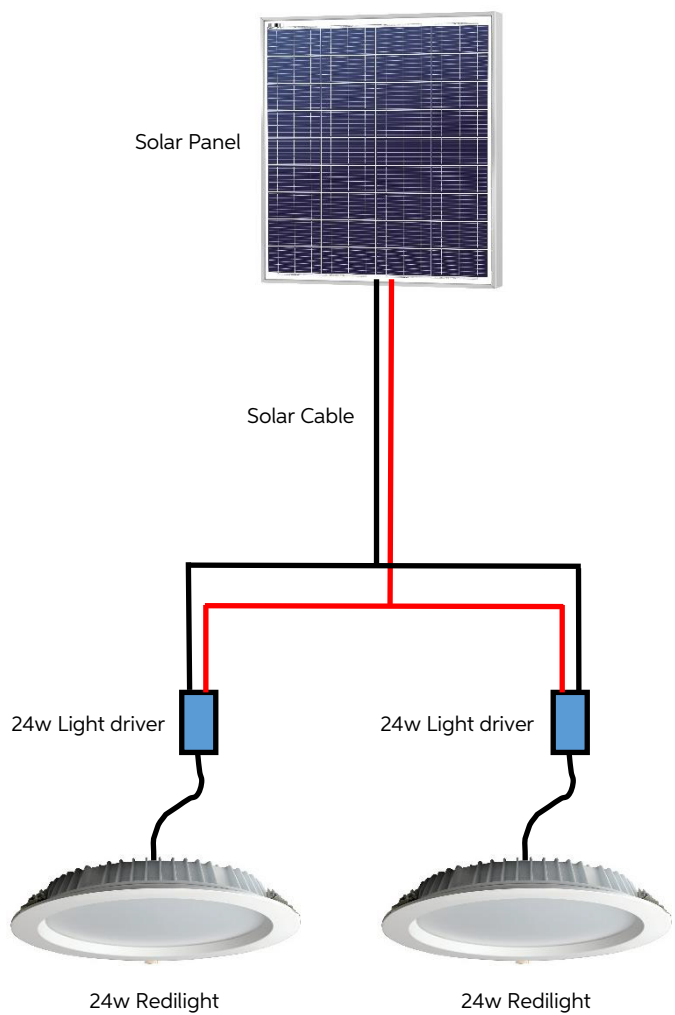

Wiring Diagram 1

Solar Panel wired directly to 24watt light fittings

Single Light

Double Light

Note: The systems above will give a sun up/sun down effect similar to a skylight.