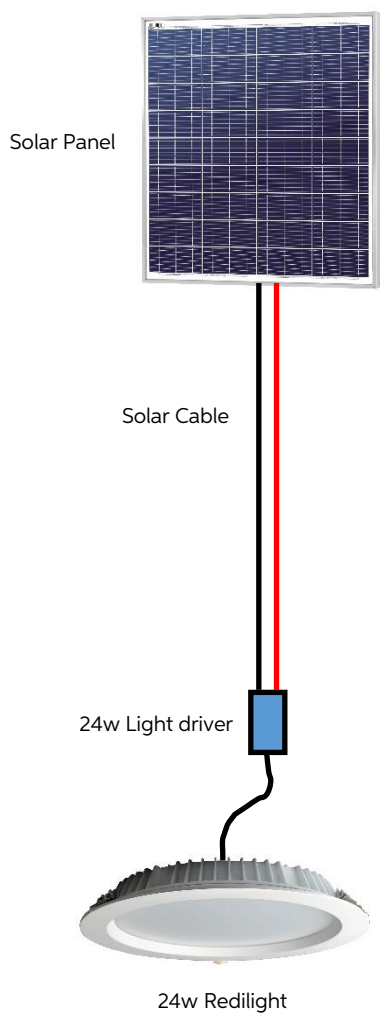

Wiring Diagram 1

Solar Panel wired directly to 24watt light fittings

Single Light

Double Light

Note: The systems above will give a sun up/sun down effect similar to a skylight.