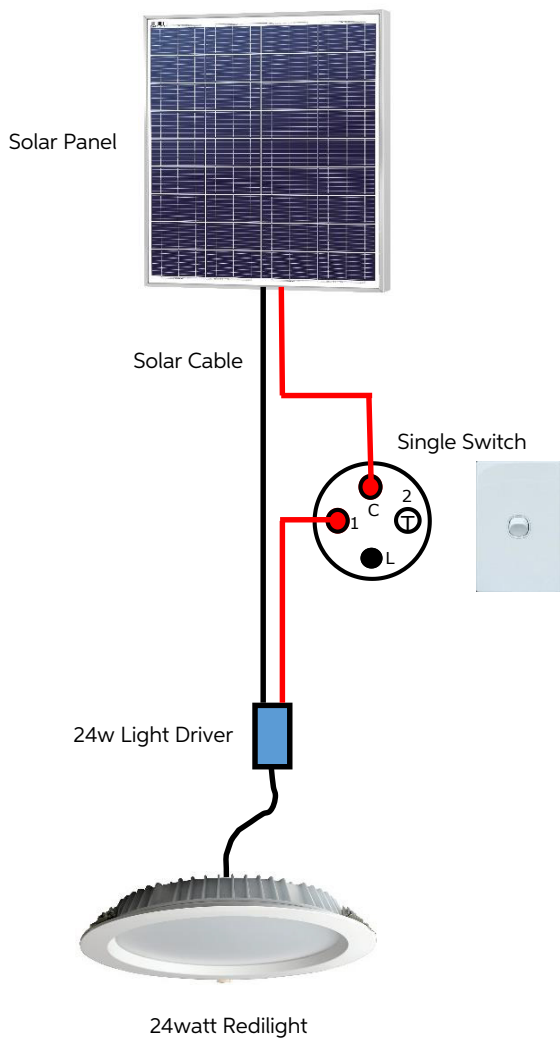

Wiring Diagram 3

Solar Panel wired directly to 24watt light fittings with a wall switch

On/off switch controlling one light

On/off switch controlling two lights

Note: These systems above will give a sun up/sun down effect similar to a skylight. By incorporating a wall switch it gives the control to turn the lights On or Off.