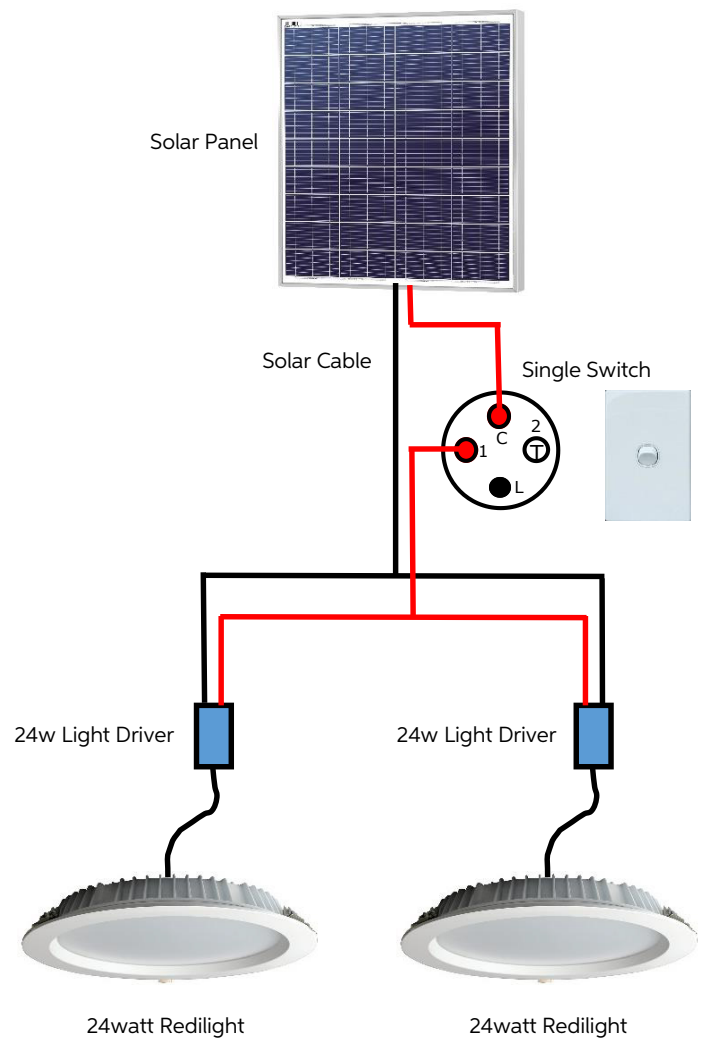

Wiring Diagram 3

Solar Panel wired directly to 24watt light fittings with a wall switch

On/off switch controlling one light

On/off switch controlling two lights

Note: These systems above will give a sun up/sun down effect similar to a skylight. By incorporating a wall switch it gives the control to turn the lights On or Off.