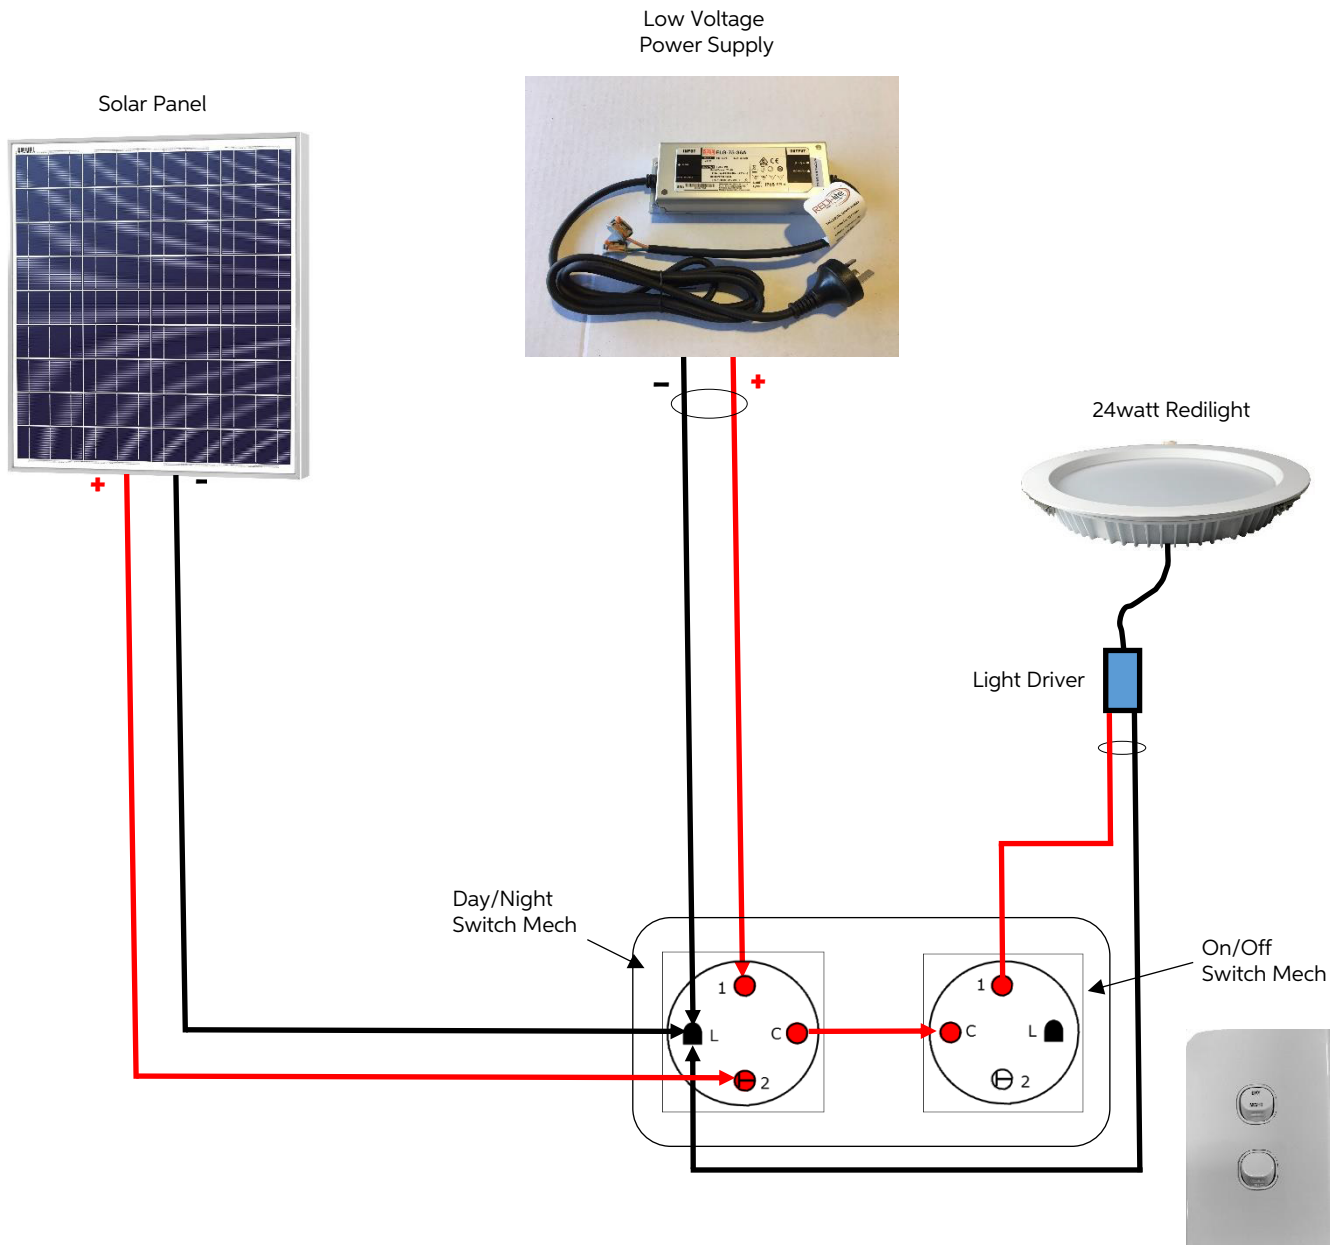

## Wiring Diagram 4

Day/Night switch with a single 24watt light

**Note:** The system above allows you to choose between a Solar or Grid supply for powering your light. An on/off is included for full control.