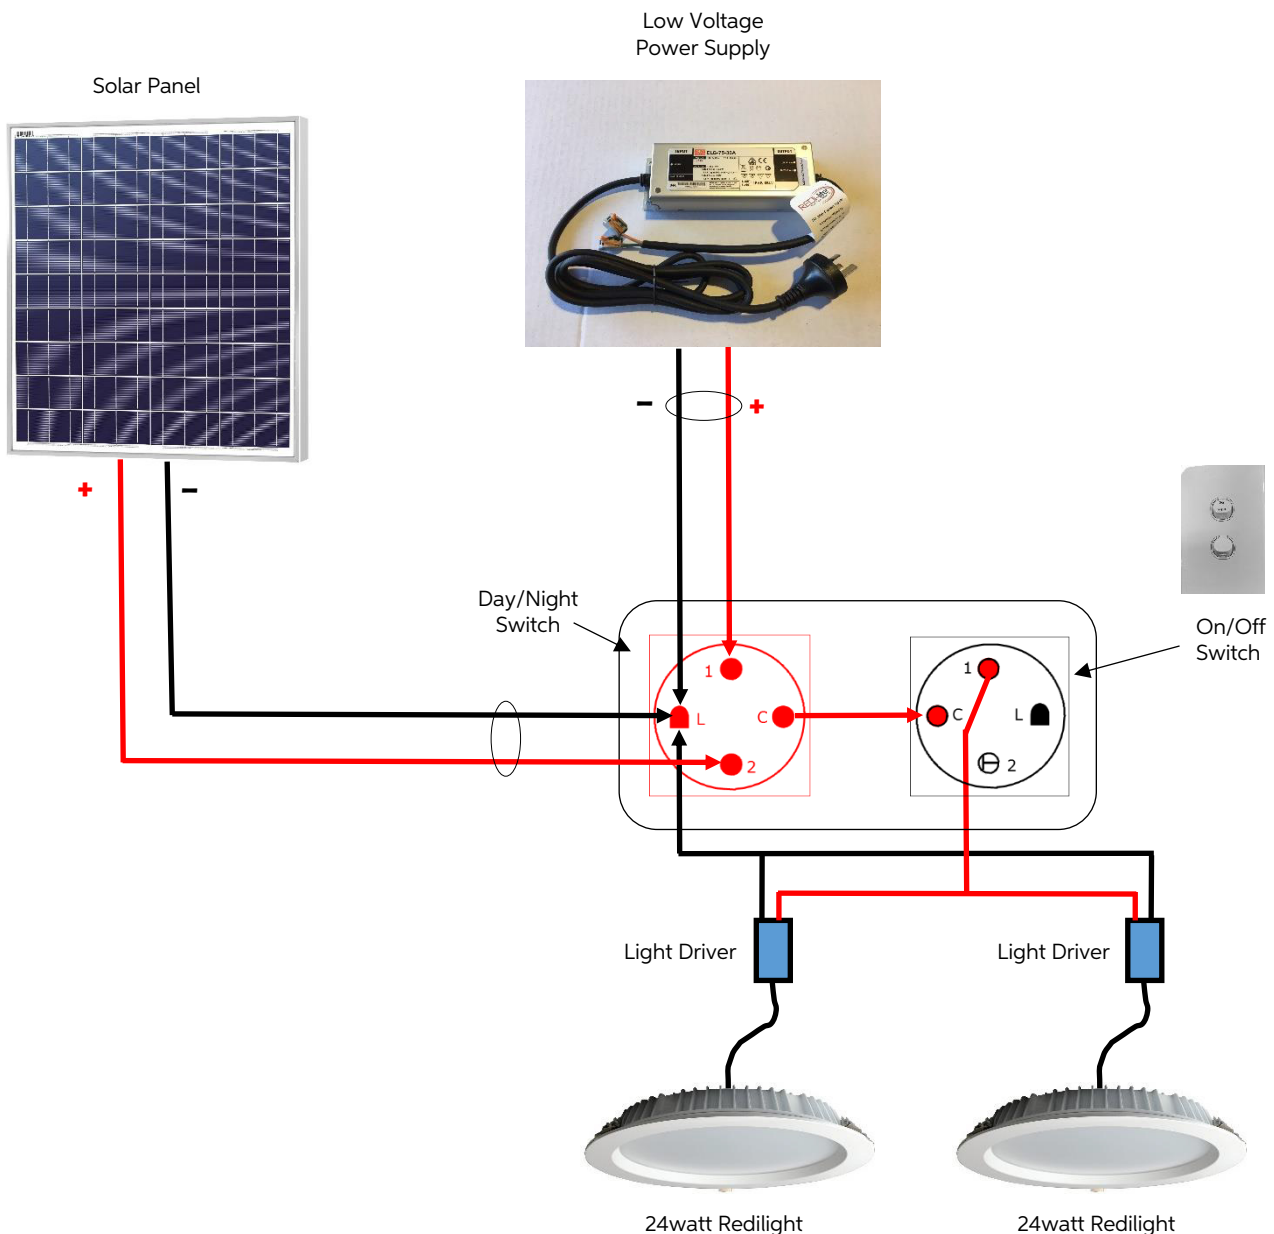

## Wiring Diagram 8

A Day/Night kit with one On/Off switch controlling two 24watt lights

**Note:** The system above allows you to choose between a Solar or Grid supply for powering your light. One On/Off switch controls both lights.