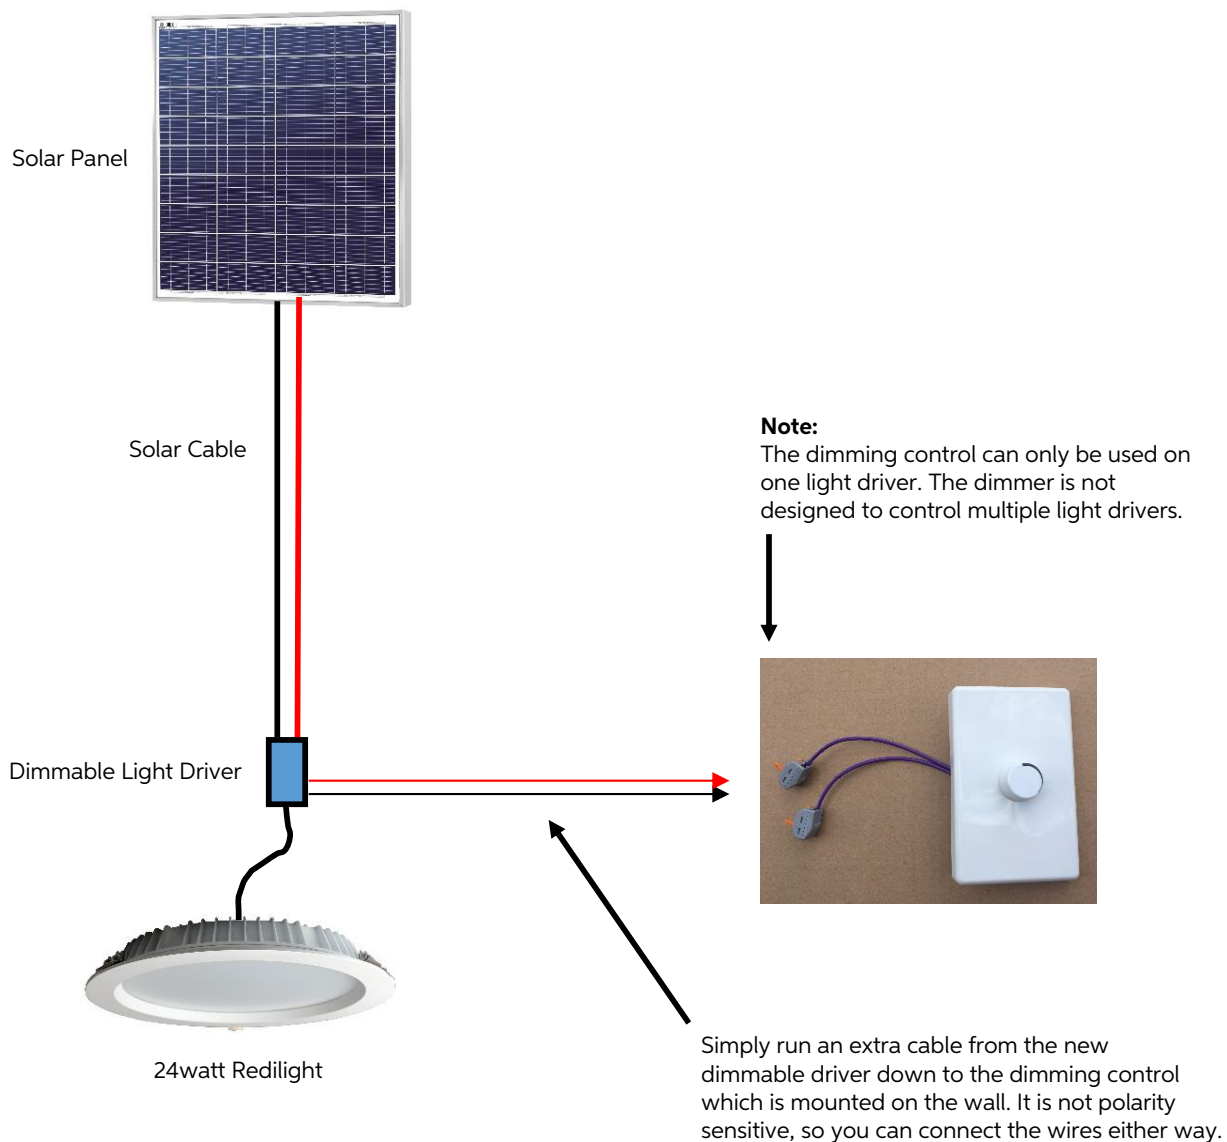

Wiring Diagram 9

Solar Panel wired directly to 24watt light with a Dimming control

Note: You can control the intensity of the light with the dimming control.