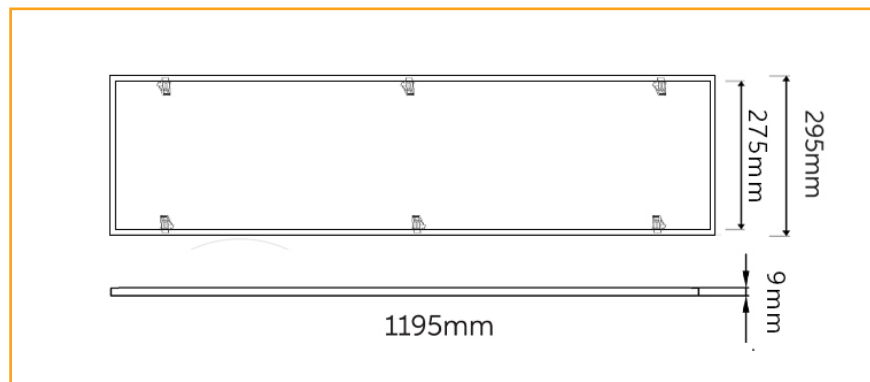

48 Watt Rectangular Light

Model No.

RS-12x3RF5

The Redilight 48 Watt Rectangular Light is designed for larger areas or work spaces in the home or office

There are two mounting options - the standard spring clips for recessed mounting, or the optional surface mount frame (RS-SF123).

Specifications

Construction	Aluminium
Finish	White Powder Coated
LED	SMD
Number of LEDs	240
Drive voltage	29~32VDC constant current
Power	48 Watt
Lumens	3500-3800Lm
Colour Range	5000k
Average Life	>50,000hrs
Beam Angle	120°
Environment Conditions	IP20
Light Engine	Ceramic Substrate with aluminium PCB
Size	Overall 1195x295mm, , Cut out 1175x275mm
Warranty	5 years
Diffuser	Acrylic (PMMA)

Dimensions

Photometric Data

Recessed Clip