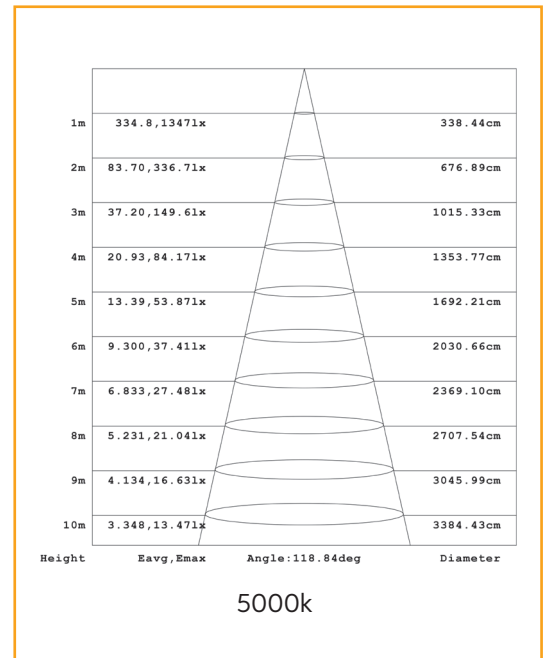

48 Watt Rectangular Light

Model No.

RS-12x3RF5

The Redilight 48 Watt Rectangular Light is designed for larger areas or work spaces in the home or office

There are two mounting options - the standard spring clips for recessed mounting, or the optional surface mount frame (RS-SF123).

Specifications

Construction	Aluminium
Finish	White Powder Coated
LED	SMD
Number of LEDs	240
Drive voltage	29~32VDC constant current
Power	48 Watt
Lumens	3500-3800Lm
Colour Range	5000k
Average Life	>50,000hrs
Beam Angle	120°
Environment Conditions	IP20
Light Engine	Ceramic Substrate with aluminium PCB
Size	Overall 1195x295mm, , Cut out 1175x275mm
Warranty	5 years
Diffuser	Acrylic (PMMA)

Dimensions

Photometric Data

Recessed Clip