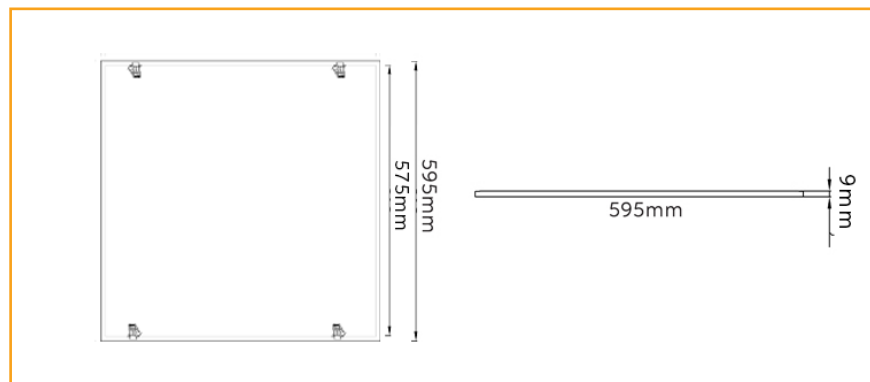

48 Watt Large Square Light

Model No.

RS-6x6RS5

The Redilight 48 Watt Large Square Light is designed for larger areas or work spaces in the home or office

There are two mounting options - the standard spring clips for recessed mounting, or the optional surface mount frame (RS-SF66).

Specifications

Construction	Aluminium
Finish	White Powder Coated
LED	SMD
Number of LEDs	240
Drive voltage	29~32VDC constant current
Power	48 Watt
Lumens	3500-3800Lm
Colour Range	5000k
Average Life	>50,000hrs
Beam Angle	120°
Environment Conditions	IP20
Light Engine	Ceramic Substrate with aluminium PCB
Size	Overall 595x595mm, , Cut out 575x575mm
Warranty	5 years
Diffuser	Acrylic (PMMA)

Dimensions

Photometric Data

Recessed Clip