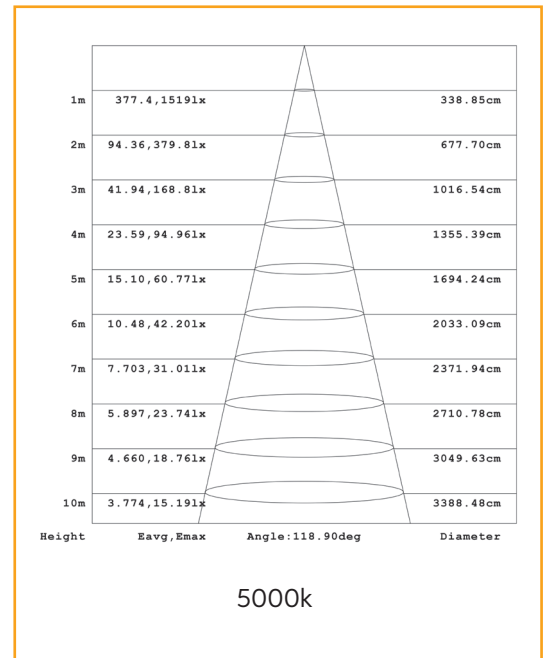

48 Watt Large Square Light

Model No.

RS-6x6RS5

The Redilight 48 Watt Large Square Light is designed for larger areas or work spaces in the home or office

There are two mounting options - the standard spring clips for recessed mounting, or the optional surface mount frame (RS-SF66).

Specifications

Construction	Aluminium
Finish	White Powder Coated
LED	SMD
Number of LEDs	240
Drive voltage	29~32VDC constant current
Power	48 Watt
Lumens	3500-3800Lm
Colour Range	5000k
Average Life	>50,000hrs
Beam Angle	120°
Environment Conditions	IP20
Light Engine	Ceramic Substrate with aluminium PCB
Size	Overall 595x595mm, , Cut out 575x575mm
Warranty	5 years
Diffuser	Acrylic (PMMA)

Dimensions

Photometric Data

Recessed Clip