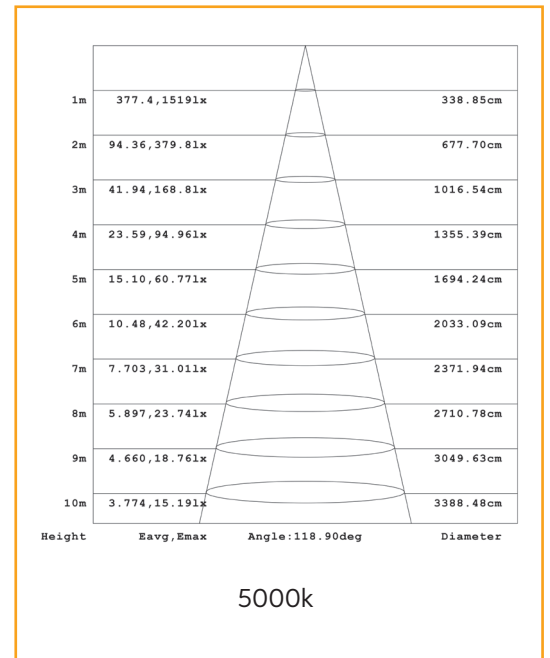

36 Watt Medium Square Light

Model No.

RS-45x45RS5

The Redilight 36 Watt Large Square Light is designed for medium to large areas or work spaces in the home or office

There are two mounting options - the standard spring clips for recessed mounting, or the optional surface mount frame (RS-SF4545).

Specifications

Construction	Aluminium
Finish	White Powder Coated
LED	SMD
Number of LEDs	180
Drive voltage	29~32VDC constant current
Power	36 Watt
Lumens	2500-2800Lm
Colour Range	5000k
Average Life	>50,000hrs
Beam Angle	120°
Environment Conditions	IP20
Light Engine	Ceramic Substrate with aluminium PCB
Size	Overall 445x445mm, , Cut out 425x425mm
Warranty	5 years
Diffuser	Acrylic (PMMA)

Dimensions

Photometric Data

Recessed Clip