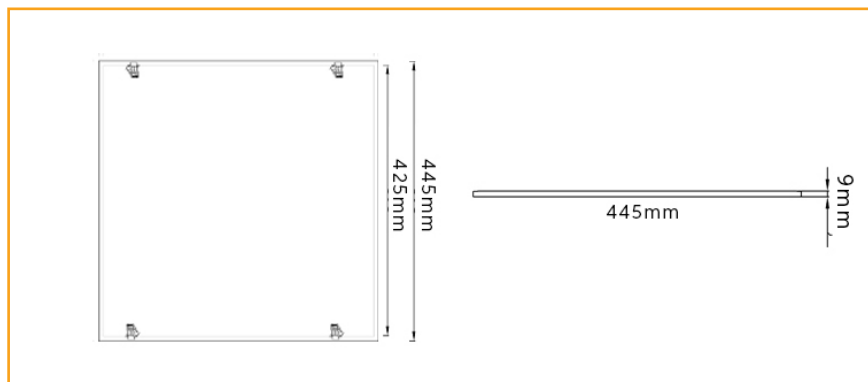

36 Watt Medium Square Light

Model No.

RS-45x45RS5

The Redilight 36 Watt Large Square Light is designed for medium to large areas or work spaces in the home or office

There are two mounting options - the standard spring clips for recessed mounting, or the optional surface mount frame (RS-SF4545).

Specifications

Construction	Aluminium
Finish	White Powder Coated
LED	SMD
Number of LEDs	180
Drive voltage	29~32VDC constant current
Power	36 Watt
Lumens	2500-2800Lm
Colour Range	5000k
Average Life	>50,000hrs
Beam Angle	120°
Environment Conditions	IP20
Light Engine	Ceramic Substrate with aluminium PCB
Size	Overall 445x445mm, , Cut out 425x425mm
Warranty	5 years
Diffuser	Acrylic (PMMA)

Dimensions

Photometric Data

Recessed Clip