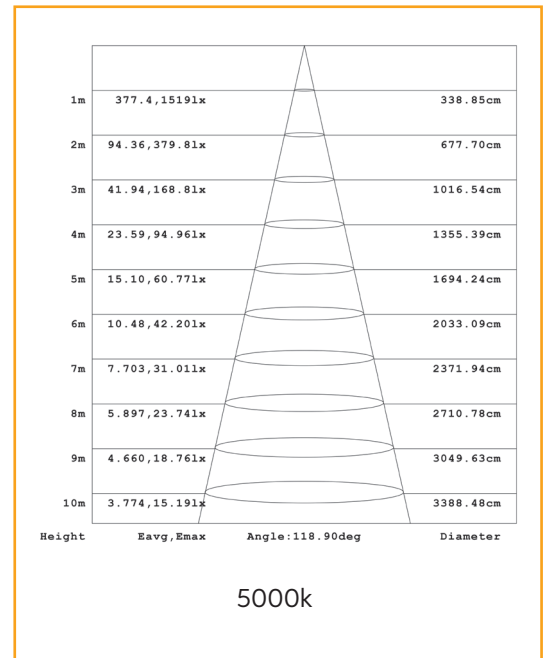

36 Watt Square Light

Model No.

RS-45x45RS5

The Redilight 36 Watt Square Light is designed for medium to large areas or work spaces in the home or office

There are two mounting options - the standard spring clips for recessed mounting, or the optional surface mount frame (RS-SF4545).

Specifications

Construction	Aluminium
Finish	White Powder Coated
LED	SMD
Number of LEDs	160
Drive voltage	29~32VDC constant current
Power	36 Watt
Lumens	2800-3000Lm
Colour Range	5000k
Average Life	>50,000hrs
Beam Angle	120°
Environment Conditions	IP20
Light Engine	Ceramic Substrate with aluminium PCB
Size	Overall 445x445mm, , Cut out 425x425mm
Warranty	5 years
Diffuser	Acrylic (PMMA)

Dimensions

Photometric Data

Recessed Clip