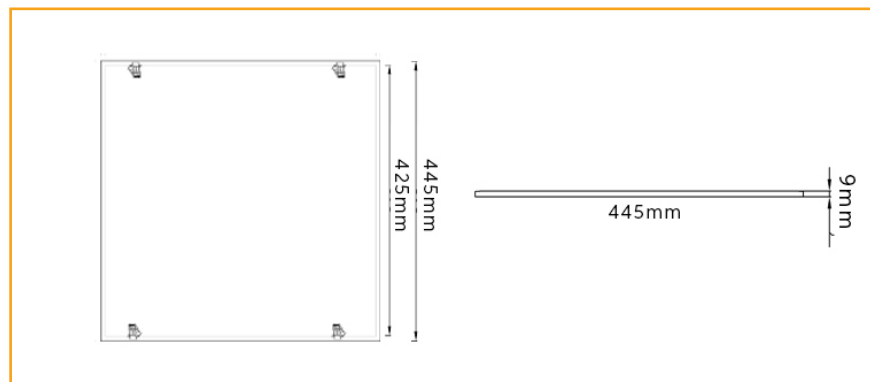

36 Watt Square Light

Model No.

RS-45x45RS5

The Redilight 36 Watt Square Light is designed for medium to large areas or work spaces in the home or office

There are two mounting options - the standard spring clips for recessed mounting, or the optional surface mount frame (RS-SF4545).

Specifications

Construction	Aluminium
Finish	White Powder Coated
LED	SMD
Number of LEDs	160
Drive voltage	29~32VDC constant current
Power	36 Watt
Lumens	2800-3000Lm
Colour Range	5000k
Average Life	>50,000hrs
Beam Angle	120°
Environment Conditions	IP20
Light Engine	Ceramic Substrate with aluminium PCB
Size	Overall 445x445mm, , Cut out 425x425mm
Warranty	5 years
Diffuser	Acrylic (PMMA)

Dimensions

Photometric Data

Recessed Clip