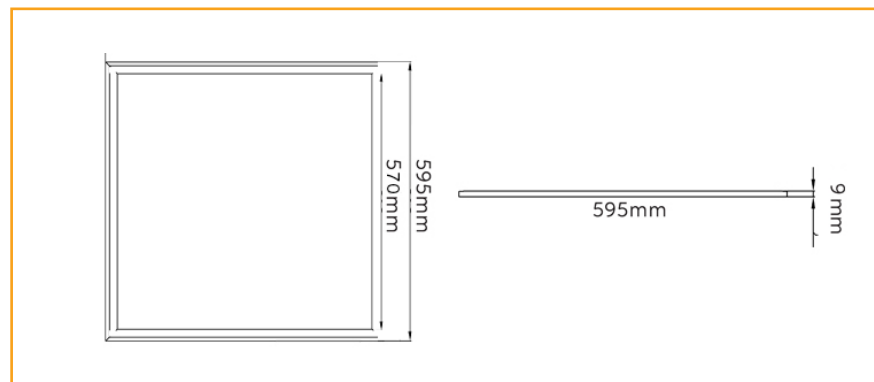

48 Watt Large Square Light

Product Code:

RS-6x6RS5

The Redilight 48 Watt Large Square Light is designed for larger areas or work spaces in the home or office

There are two mounting options - the standard spring clips for recessed mounting, or the optional surface mount frame (RS-SF66).

Specifications

Construction	Aluminium
Finish	White Powder Coated
LED	SMD
Number of LEDs	240
Drive voltage	29~32VDC constant current
Power	48 Watt
Lumens	3500-3800Lm
Colour Range	5000k
Average Life	>50,000hrs
Beam Angle	120°
Environment Conditions	IP20
Light Engine	Ceramic Substrate with aluminium PCB
Size	Overall 595x595mm, , Cut out 570x570mm
Warranty	5 years
Diffuser	Acrylic (PMMA)
CRI	80

Photometric Data

Dimensions

Recessed Clip