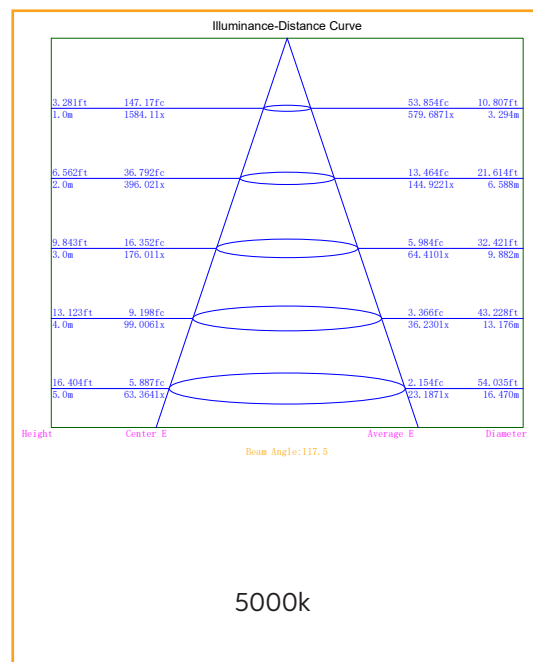

48 Watt Large Square Light

Product Code:

RS-6x6RS5

The Redilight 48 Watt Large Square Light is designed for larger areas or work spaces in the home or office

There are two mounting options - the standard spring clips for recessed mounting, or the optional surface mount frame (RS-SF66).

Specifications

Construction	Aluminium
Finish	White Powder Coated
LED	SMD
Number of LEDs	240
Drive voltage	29~32VDC constant current
Power	48 Watt
Lumens	3500-3800Lm
Colour Range	5000k
Average Life	>50,000hrs
Beam Angle	120°
Environment Conditions	IP20
Light Engine	Ceramic Substrate with aluminium PCB
Size	Overall 595x595mm, , Cut out 570x570mm
Warranty	5 years
Diffuser	Acrylic (PMMA)
CRI	80

Photometric Data

Dimensions

Recessed Clip