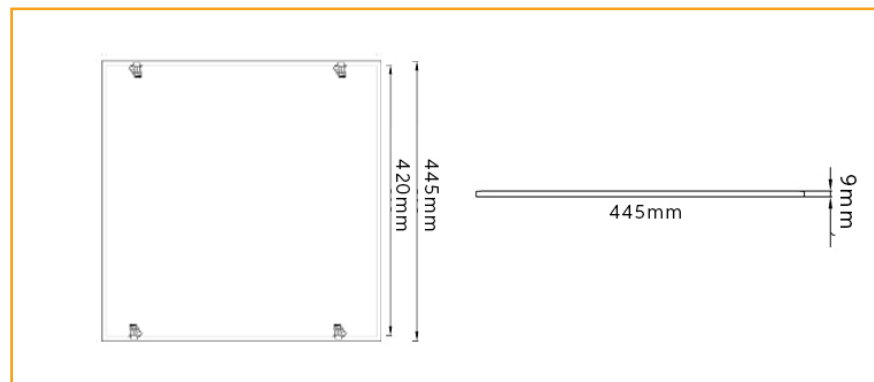

36 Watt Square Light

Product Code:

RS-45x45RS5

The Redilight 36 Watt Square Light is designed for medium to large areas or work spaces in the home or office

There are two mounting options - the standard spring clips for recessed mounting, or the optional surface mount frame (RS-SF4545).

Specifications

| | |
|------------------------|--------------------------------------|
| Construction | Aluminium |
| Finish | White Powder Coated |
| LED | SMD |
| Number of LEDs | 160 |
| Drive voltage | 29~32VDC constant current |
| Power | 36 Watt |
| Lumens | 2800-3000Lm |
| Colour Range | 5000k |
| Average Life | >50,000hrs |
| Beam Angle | 120° |
| Environment Conditions | IP20 |
| Light Engine | Ceramic Substrate with aluminium PCB |
| Size | Overall 445x445mm, Cut out 420x420mm |
| Warranty | 5 years |
| Diffuser | Acrylic (PMMA) |
| CRI | 80 |

Photometric Data

Dimensions

Recessed Clip