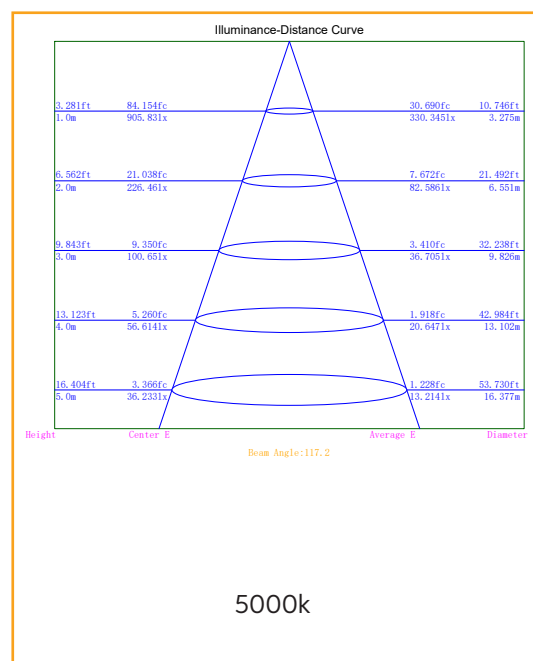

36 Watt Square Light

Product Code:

RS-45x45RS5

The Redilight 36 Watt Square Light is designed for medium to large areas or work spaces in the home or office

There are two mounting options - the standard spring clips for recessed mounting, or the optional surface mount frame (RS-SF4545).

Specifications

| | |
|------------------------|--------------------------------------|
| Construction | Aluminium |
| Finish | White Powder Coated |
| LED | SMD |
| Number of LEDs | 160 |
| Drive voltage | 29~32VDC constant current |
| Power | 36 Watt |
| Lumens | 2800-3000Lm |
| Colour Range | 5000k |
| Average Life | >50,000hrs |
| Beam Angle | 120° |
| Environment Conditions | IP20 |
| Light Engine | Ceramic Substrate with aluminium PCB |
| Size | Overall 445x445mm, Cut out 420x420mm |
| Warranty | 5 years |
| Diffuser | Acrylic (PMMA) |
| CRI | 80 |

Photometric Data

Dimensions

Recessed Clip