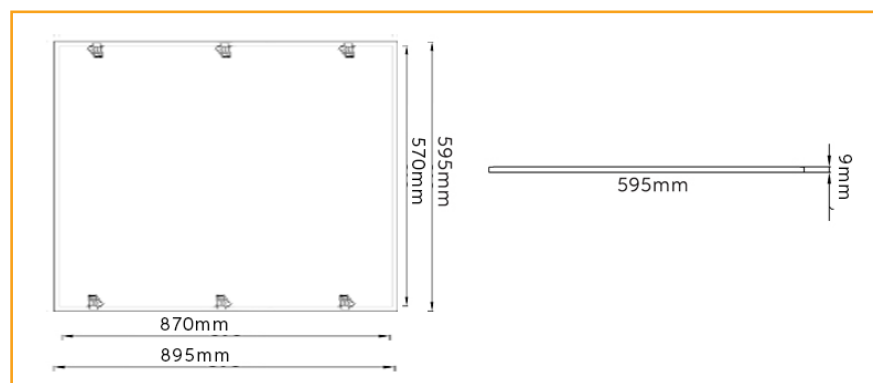

### Product Code:

RS-9x6RS5

The Redilight 48 Watt 900x600 Rectangular Light is designed for larger areas or work spaces in the home or office

There are two mounting options - the standard spring clips for recessed mounting, or the optional surface mount frame (RS-SF96).

### Specifications

Construction	Aluminium
Finish	White Powder Coated
LED	SMD
Number of LEDs	240
Drive voltage	29~32VDC constant current
Power	48 Watt
Lumens	3500-3800Lm
Colour Range	5000k
Average Life	>50,000hrs
Beam Angle	120°
Environment Conditions	IP20
Light Engine	Ceramic Substrate with aluminium PCB
Size	Overall 895x595mm, Cut out 870x570mm
Warranty	5 years
Diffuser	Acrylic (PMMA)
CRI	80

### Photometric Data

### Dimensions