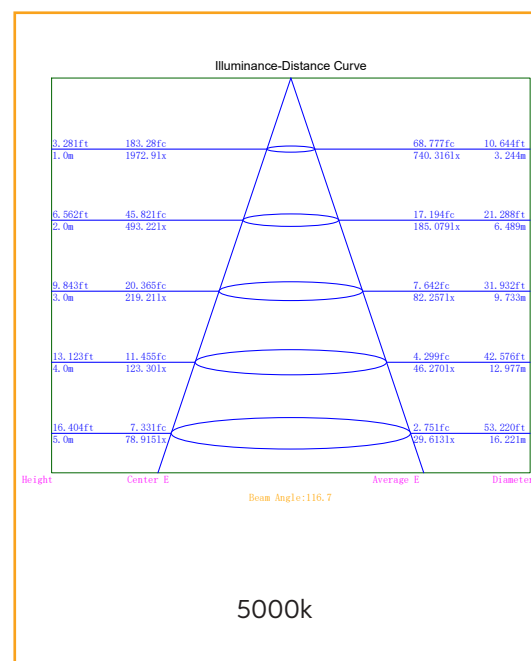

## 48 Watt 900x600 Light

### Product Code:

RS-9x6RS5

The Redilight 48 Watt 900x600 Rectangular Light is designed for larger areas or work spaces in the home or office

There are two mounting options - the standard spring clips for recessed mounting, or the optional surface mount frame (RS-SF96).

### Specifications

Construction	Aluminium
Finish	White Powder Coated
LED	SMD
Number of LEDs	240
Drive voltage	29~32VDC constant current
Power	48 Watt
Lumens	3500-3800Lm
Colour Range	5000k
Average Life	>50,000hrs
Beam Angle	120°
Environment Conditions	IP20
Light Engine	Ceramic Substrate with aluminium PCB
Size	Overall 895x595mm, Cut out 870x570mm
Warranty	5 years
Diffuser	Acrylic (PMMA)
CRI	80

### Dimensions