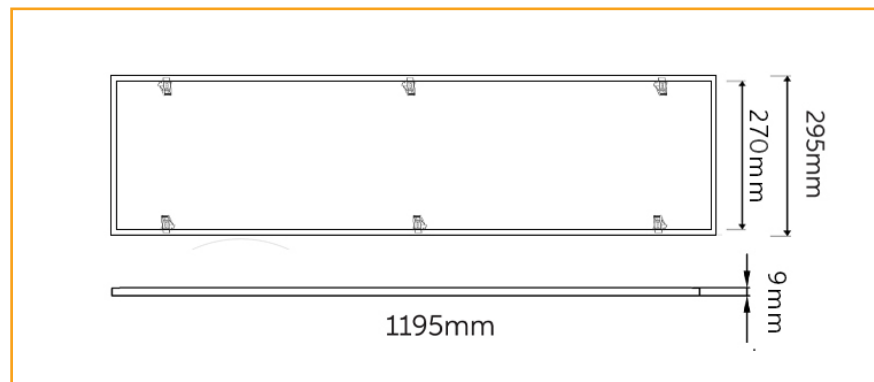

48 Watt Rectangular Light

Product Code:

RS-12x3RF5

The Redilight 48 Watt Rectangular Light is designed for larger areas or work spaces in the home or office.

There are two mounting options - the standard spring clips for recessed mounting, or the optional surface mount frame (RS-SF123).

Specifications

Construction	Aluminium
Finish	White Powder Coated
LED	SMD
Number of LEDs	240
Drive voltage	29~32VDC constant current
Power	48 Watt
Lumens	3500-3800Lm
Colour Range	5000k
Average Life	>50,000hrs
Beam Angle	120°
Environment Conditions	IP20
Light Engine	Ceramic Substrate with aluminium PCB
Size	Overall 1195x295mm, , Cut out 1170x270mm
Warranty	5 years
Diffuser	Acrylic (PMMA)
CRI	80

Photometric Data

Dimensions

Recessed Clip