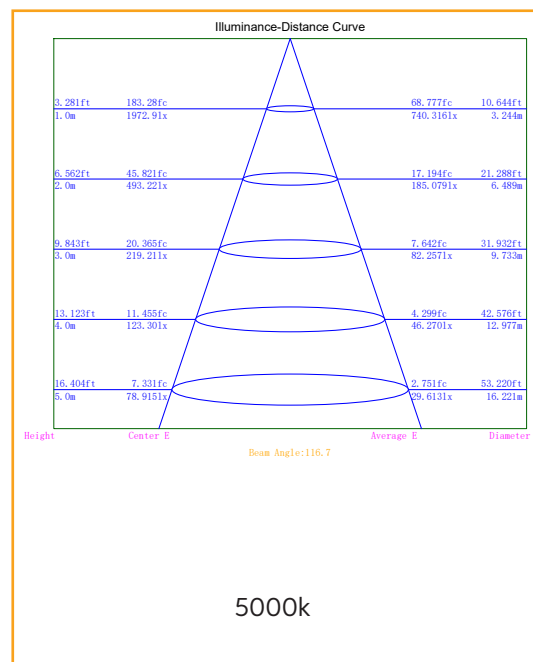

48 Watt Rectangular Light

Product Code:

RS-12x3RF5

The Redilight 48 Watt Rectangular Light is designed for larger areas or work spaces in the home or office.

There are two mounting options - the standard spring clips for recessed mounting, or the optional surface mount frame (RS-SF123).

Specifications

Construction	Aluminium
Finish	White Powder Coated
LED	SMD
Number of LEDs	240
Drive voltage	29~32VDC constant current
Power	48 Watt
Lumens	3500-3800Lm
Colour Range	5000k
Average Life	>50,000hrs
Beam Angle	120°
Environment Conditions	IP20
Light Engine	Ceramic Substrate with aluminium PCB
Size	Overall 1195x295mm, , Cut out 1170x270mm
Warranty	5 years
Diffuser	Acrylic (PMMA)
CRI	80

Photometric Data

Dimensions

Recessed Clip