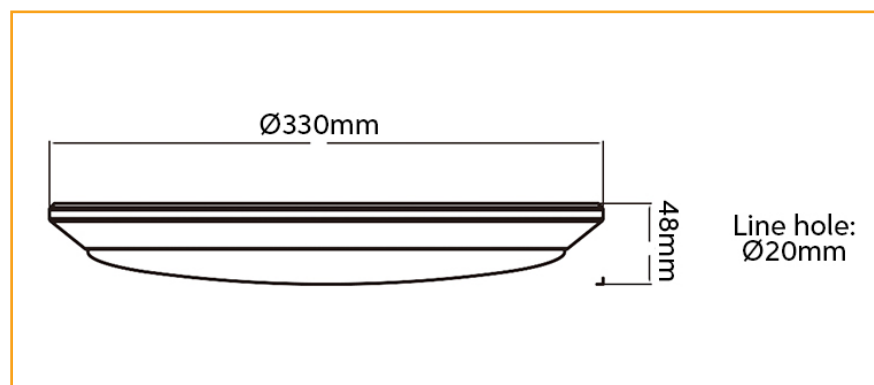

24 Watt Slimline Surface Light

Product Code:

RS-SO5

The Redilight 24 Watt Slimline Surface Light is designed with emphasis on both aesthetics and performance.

A superior finish and the exceptional performance of SMD LEDs produces a long-lasting light to suit almost any application.

Specifications

Construction	Aluminium
Finish	White Powder Coated
LED	SMD
Number of LEDs	120
Drive voltage	29~32VDC constant current
Power	24 Watt
Lumens	2500-2800Lm
Colour Range	5000k
Average Life	>50,000hrs
Beam Angle	120°
Environment Conditions	IP20
Light Engine	Ceramic Substrate with aluminium PCB
Size	Overall 330mm, Height 48mm
Warranty	7 years
Diffuser	Acrylic (PMMA)
CRI	82

Dimensions

Photometric Data