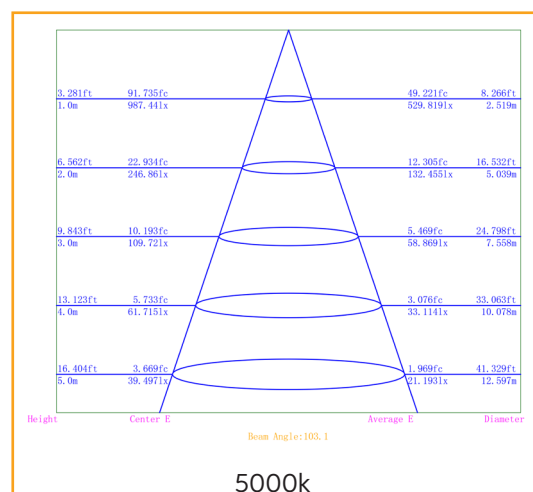

24 Watt Recessed Round Light

Product Code:

RS-RR5

The Redilight 24 Watt Recessed Round Light is designed with emphasis on both aesthetics and performance.

A superior finish and the exceptional performance of SMD LEDs produces a long-lasting light to suit almost any application.

Specifications

Construction	Aluminium
Finish	White Powder Coated
LED	SMD
Number of LEDs	120
Drive voltage	29~32VDC constant current
Power	24 Watt
Lumens	2500-2800Lm
Colour Range	3000k or 5000k
Average Life	>50,000hrs
Beam Angle	120°
Environment Conditions	IP20
Light Engine	Ceramic Substrate with aluminium PCB
Size	Overall 330mm, Cut out 300mm
Warranty	7 years
Diffuser	Acrylic (PMMA)
CRI	82

Photometric Data

Dimensions