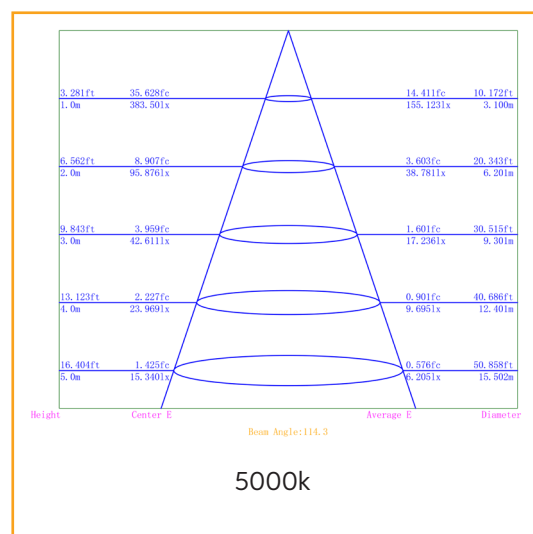

12 Watt Recessed Round Light

Product Code:

RS-MRR5

The Redilight 12 Watt Recessed Round Light is designed with emphasis on both aesthetics and performance.

It is the perfect size for smaller rooms such as hallways, changing rooms, bathrooms, ensuites or toilets.

Specifications

Construction	Aluminium
Finish	White Powder Coated
LED	SMD
Number of LEDs	60
Drive voltage	DC30-40V
Power	12 Watt
Lumens	1100-1200Lm
Colour Range	5000k
Average Life	>50,000hrs
Beam Angle	120°
Environment Conditions	IP40
Light Engine	Ceramic Substrate with aluminium PCB
Size	Overall 225mm, Cut out 200mm
Warranty	7 years
Diffuser	Acrylic (PMMA)
CRI	82

Photometric Data

Dimensions