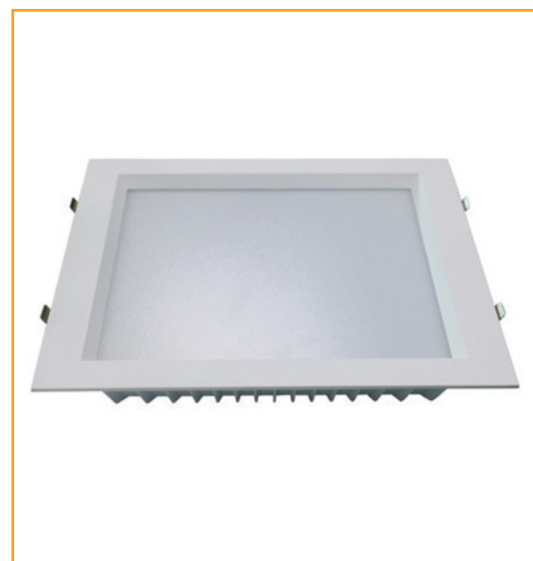

24 Watt Recessed Square Light

Product Code:

RS-RS5

The Redilight 24 Watt Recessed Square Light is designed with emphasis on both aesthetics and performance.

A superior finish and the exceptional performance of SMD LEDs produces a long-lasting light to suit almost any application.

Specifications

Construction	Aluminium
Finish	White Powder Coated
LED	SMD
Number of LEDs	120
Drive voltage	29~32VDC constant current
Power	24 Watt
Lumens	2500-2800Lm
Colour Range	5000k
Average Life	>50,000hrs
Beam Angle	120°
Environment Conditions	IP20
Light Engine	Ceramic Substrate with aluminium PCB
Size	Overall 330x330mm, Cut out 300x300mm
Warranty	7 years
Diffuser	Acrylic (PMMA)
CRI	82