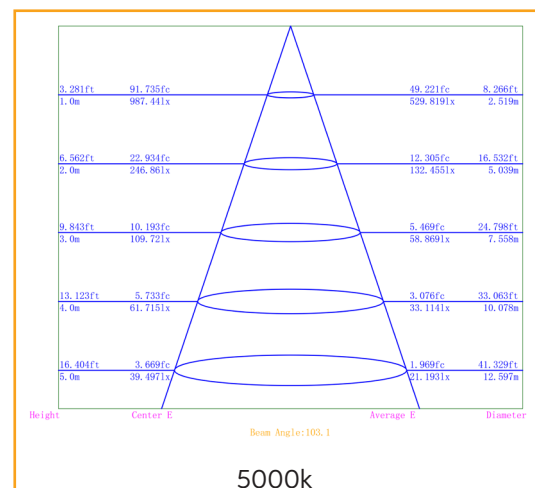

24 Watt Recessed Square Light

Product Code:

RS-RS5

The Redilight 24 Watt Recessed Square Light is designed with emphasis on both aesthetics and performance.

A superior finish and the exceptional performance of SMD LEDs produces a long-lasting light to suit almost any application.

Specifications

Construction	Aluminium
Finish	White Powder Coated
LED	SMD
Number of LEDs	120
Drive voltage	29~32VDC constant current
Power	24 Watt
Lumens	2500-2800Lm
Colour Range	5000k
Average Life	>50,000hrs
Beam Angle	120°
Environment Conditions	IP20
Light Engine	Ceramic Substrate with aluminium PCB
Size	Overall 330x330mm, Cut out 300x300mm
Warranty	7 years
Diffuser	Acrylic (PMMA)
CRI	82

Photometric Data

Dimensions