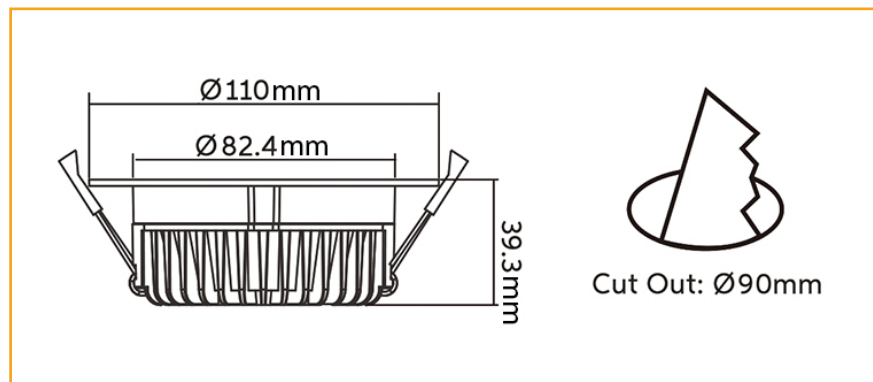

6 Watt Recessed Round Light

Product Code:

RS-SRR5

The Redilight 6 Watt Recessed Round Light is designed with emphasis on both aesthetics and quality.

A superior finish and the exceptional performance of SMD LEDs produces a long-lasting light to suit almost any application.

Note: The splitter box is to be used in conjunction with Redilight 6 Watt lights ONLY. The lights plug into the splitter box to create a 12 or 24 watt load before plugging into the Redilight Driver.

Specifications

Construction	Aluminium
Finish	White Powder Coated
LED	SMD
Number of LEDs	30
Drive voltage	29-32VDC constant current
Power	6 Watt
Lumens	600-700Lm
Colour Range	5000k
Average Life	>50,000hrs
Beam Angle	120°
Environment Conditions	IP20
Light Engine	Ceramic Substrate with aluminium PCB
Size	Overall 110mm, Cut out 90mm
Warranty	7 years
Diffuser	Acrylic (PMMA)
CRI	82

Dimensions

Photometric Data