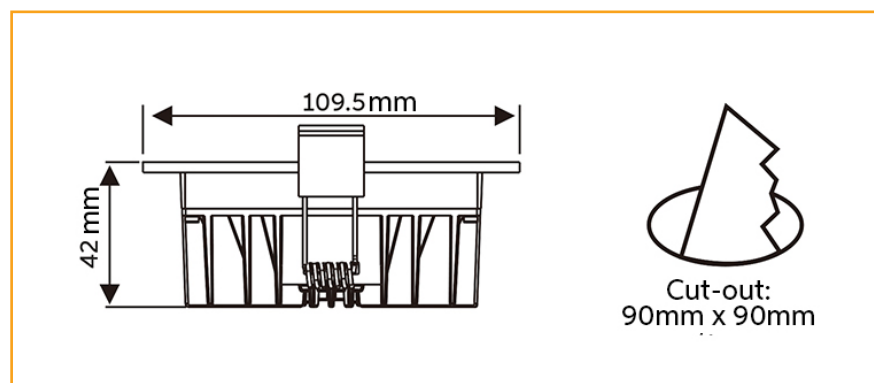

6 Watt Recessed Square Light

Product Code:

RS-SRS5

The Redilight 6 Watt Recessed Square Light is designed with emphasis on both aesthetics and quality.

A superior finish and the exceptional performance of SMD LEDs produces a long-lasting light to suit almost any application.

Note: The splitter box is to be used in conjunction with Redilight 6 Watt lights ONLY. The lights plug into the splitter box to create a 12 or 24 watt load before plugging into the Redilight Driver.

Specifications

Construction	Aluminium
Finish	White Powder Coated
LED	SMD
Number of LEDs	30
Drive voltage	29-32VDC constant current
Power	6 Watt
Lumens	600-700Lm
Colour Range	5000k
Average Life	>50,000hrs
Beam Angle	120°
Environment Conditions	IP20
Light Engine	Ceramic Substrate with aluminium PCB
Size	Overall 109x109mm, Cut out 90x90mm
Warranty	7 years
Diffuser	Acrylic (PMMA)
CRI	82

Dimensions

Photometric Data