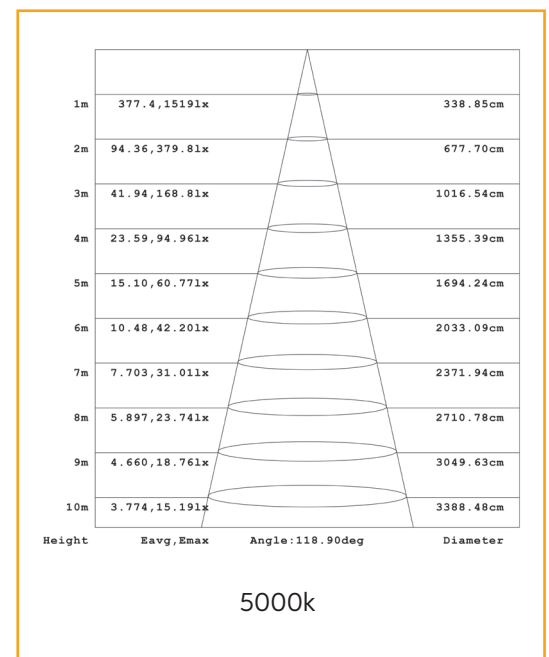

## 24 Watt Square Light (450 x 450mm)

### Specifications

Construction	Aluminium
Finish	White Powder Coated
LED	SMD
Number of LEDs	160
Drive voltage	29~32VDC constant current
Power	24 Watt
Lumens	Up to 2600Lm
Colour Range	5000k
Average Life	>50,000hrs
Beam Angle	120°
Environment Conditions	IP20
Light Engine	Ceramic Substrate with aluminium PCB
Size	Overall 445x445mm, Cut out 420x420mm
Warranty	5 years
Diffuser	Acrylic (PMMA)

### Dimensions

### Photometric Data