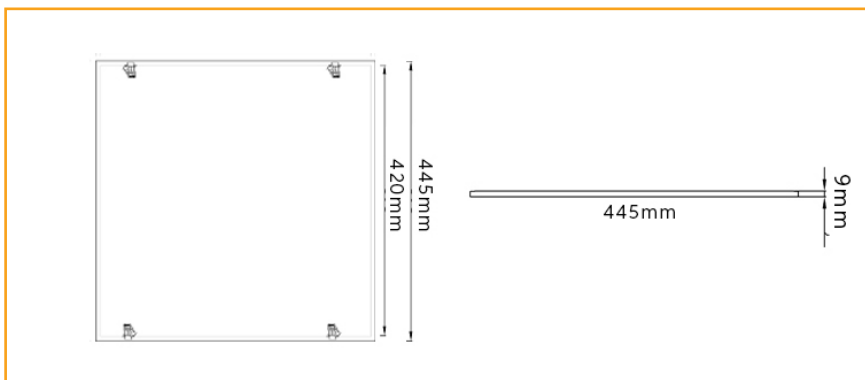

## 24 Watt Square Light (450 x 450mm)

### Model No.

RS-45x45RS5-24W

The Redilight 24 Watt Square Light is designed for medium to large areas or work spaces in the home or office

There are two mounting options - the standard spring clips for recessed mounting, or the optional surface mount frame (RS-SF4545).

### Specifications

Construction	Aluminium
Finish	White Powder Coated
LED	SMD
Number of LEDs	160
Drive voltage	29~32VDC constant current
Power	24 Watt
Lumens	Up to 2600Lm
Colour Range	5000k
Average Life	>50,000hrs
Beam Angle	120°
Environment Conditions	IP20
Light Engine	Ceramic Substrate with aluminium PCB
Size	Overall 445x445mm, Cut out 420x420mm
Warranty	5 years
Diffuser	Acrylic (PMMA)

### Dimensions