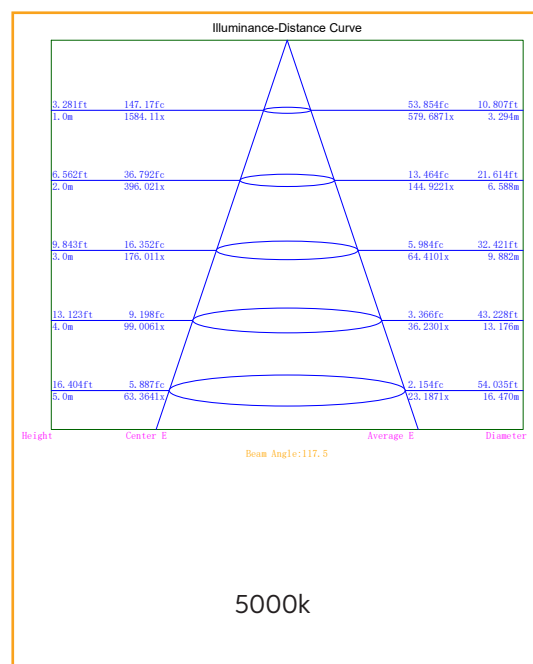

48 Watt Large Square Light

Product Code:

RS-6x6RS5

The Redilight 48 Watt Large Square Light is designed for larger areas or work spaces in the home or office

There are two mounting options - the standard spring clips for recessed mounting, or the optional surface mount frame (RS-SF66).

Specifications

Construction	Aluminium
Finish	White Powder Coated
LED	SMD
Number of LEDs	240
Drive voltage	29~32VDC constant current
Power	48 Watt
Lumens	Up to 3800Lm
Colour Range	5000k
Average Life	>50,000hrs
Beam Angle	120°
Environment Conditions	IP20
Light Engine	Ceramic Substrate with aluminium PCB
Size	Overall 595x595mm, , Cut out 570x570mm
Warranty	5 years
Diffuser	Acrylic (PMMA)
CRI	80

Photometric Data

Dimensions

Recessed Clip