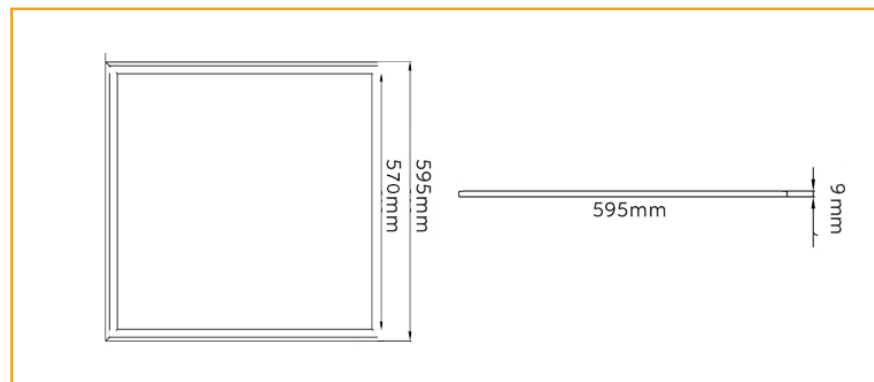

48 Watt Large Square Light

Product Code:

RS-6x6RS5

The Redilight 48 Watt Large Square Light is designed for larger areas or work spaces in the home or office

There are two mounting options - the standard spring clips for recessed mounting, or the optional surface mount frame (RS-SF66).

Specifications

Construction	Aluminium
Finish	White Powder Coated
LED	SMD
Number of LEDs	240
Drive voltage	29~32VDC constant current
Power	48 Watt
Lumens	Up to 3800Lm
Colour Range	5000k
Average Life	>50,000hrs
Beam Angle	120°
Environment Conditions	IP20
Light Engine	Ceramic Substrate with aluminium PCB
Size	Overall 595x595mm, , Cut out 570x570mm
Warranty	5 years
Diffuser	Acrylic (PMMA)
CRI	80

Photometric Data

Dimensions

Recessed Clip