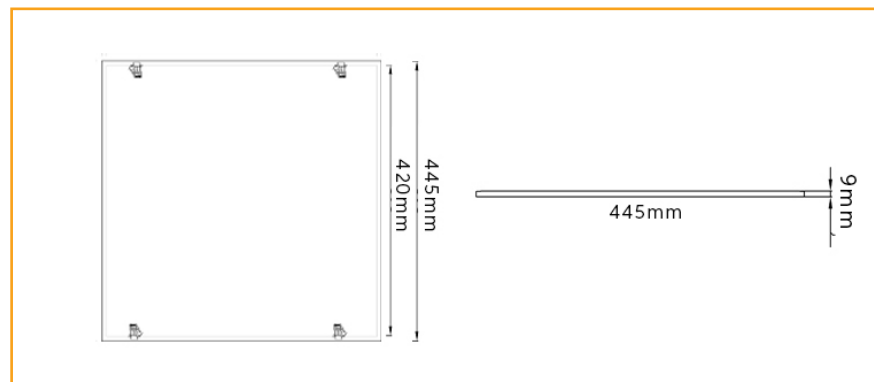

36 Watt Square Light

Product Code:

RS-45x45RS5

The Redilight 36 Watt Square Light is designed for medium to large areas or work spaces in the home or office

There are two mounting options - the standard spring clips for recessed mounting, or the optional surface mount frame (RS-SF4545).

Specifications

Construction	Aluminium
Finish	White Powder Coated
LED	SMD
Number of LEDs	160
Drive voltage	29~32VDC constant current
Power	36 Watt
Lumens	Up to 3000Lm
Colour Range	5000k
Average Life	>50,000hrs
Beam Angle	120°
Environment Conditions	IP20
Light Engine	Ceramic Substrate with aluminium PCB
Size	Overall 445x445mm, Cut out 420x420mm
Warranty	5 years
Diffuser	Acrylic (PMMA)
CRI	80

Photometric Data

Dimensions

Recessed Clip