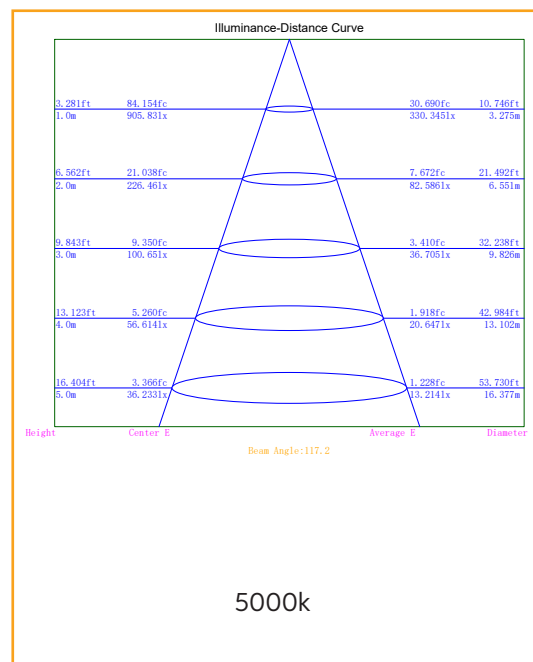

36 Watt Square Light

Product Code:

RS-45x45RS5

The Redilight 36 Watt Square Light is designed for medium to large areas or work spaces in the home or office

There are two mounting options - the standard spring clips for recessed mounting, or the optional surface mount frame (RS-SF4545).

Specifications

Construction	Aluminium
Finish	White Powder Coated
LED	SMD
Number of LEDs	160
Drive voltage	29~32VDC constant current
Power	36 Watt
Lumens	Up to 3000Lm
Colour Range	5000k
Average Life	>50,000hrs
Beam Angle	120°
Environment Conditions	IP20
Light Engine	Ceramic Substrate with aluminium PCB
Size	Overall 445x445mm, Cut out 420x420mm
Warranty	5 years
Diffuser	Acrylic (PMMA)
CRI	80

Photometric Data

Dimensions

Recessed Clip