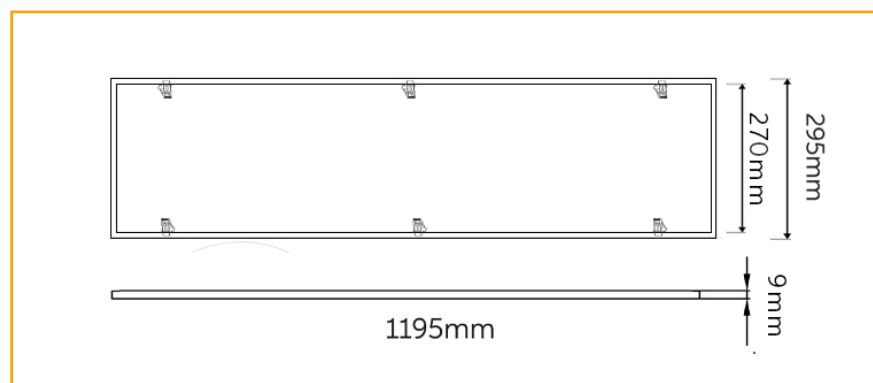

48 Watt Rectangular Light

Product Code:

RS-12x3RF5

The Redilight 48 Watt Rectangular Light is designed for larger areas or work spaces in the home or office.

There are two mounting options - the standard spring clips for recessed mounting, or the optional surface mount frame (RS-SF123).

Specifications

| | |
|------------------------|--|
| Construction | Aluminium |
| Finish | White Powder Coated |
| LED | SMD |
| Number of LEDs | 240 |
| Drive voltage | 29~32VDC constant current |
| Power | 48 Watt |
| Lumens | Up to 3800Lm |
| Colour Range | 5000k |
| Average Life | >50,000hrs |
| Beam Angle | 120° |
| Environment Conditions | IP20 |
| Light Engine | Ceramic Substrate with aluminium PCB |
| Size | Overall 1195x295mm, , Cut out 1170x270mm |
| Warranty | 5 years |
| Diffuser | Acrylic (PMMA) |
| CRI | 80 |

Photometric Data

Dimensions

Recessed Clip