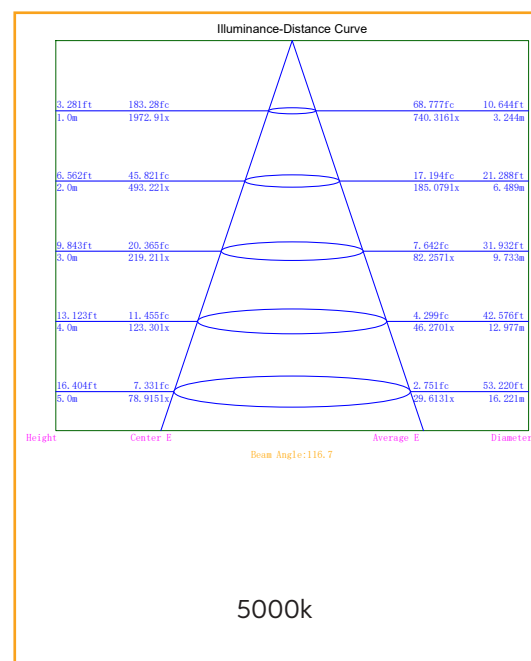

48 Watt Rectangular Light

Product Code:

RS-12x3RF5

The Redilight 48 Watt Rectangular Light is designed for larger areas or work spaces in the home or office.

There are two mounting options - the standard spring clips for recessed mounting, or the optional surface mount frame (RS-SF123).

Specifications

| | |
|------------------------|--|
| Construction | Aluminium |
| Finish | White Powder Coated |
| LED | SMD |
| Number of LEDs | 240 |
| Drive voltage | 29~32VDC constant current |
| Power | 48 Watt |
| Lumens | Up to 3800Lm |
| Colour Range | 5000k |
| Average Life | >50,000hrs |
| Beam Angle | 120° |
| Environment Conditions | IP20 |
| Light Engine | Ceramic Substrate with aluminium PCB |
| Size | Overall 1195x295mm, , Cut out 1170x270mm |
| Warranty | 5 years |
| Diffuser | Acrylic (PMMA) |
| CRI | 80 |

Photometric Data

Dimensions

Recessed Clip