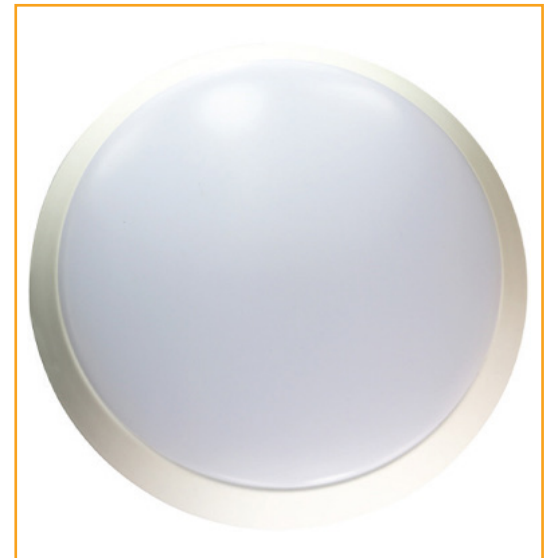

24 Watt Slimline Surface Light

Product Code:

RS-SO5

The Redilight 24 Watt Slimline Surface Light is designed with emphasis on both aesthetics and performance.

A superior finish and the exceptional performance of SMD LEDs produces a long-lasting light to suit almost any application.

Specifications

Construction	Aluminium
Finish	White Powder Coated
LED	SMD
Number of LEDs	120
Drive voltage	29~32VDC constant current
Power	24 Watt
Lumens	Up to 2600Lm
Colour Range	5000k
Average Life	>50,000hrs
Beam Angle	120°
Environment Conditions	IP20
Light Engine	Ceramic Substrate with aluminium PCB
Size	Overall 330mm, Height 48mm
Warranty	7 years
Diffuser	Acrylic (PMMA)
CRI	82

Dimensions