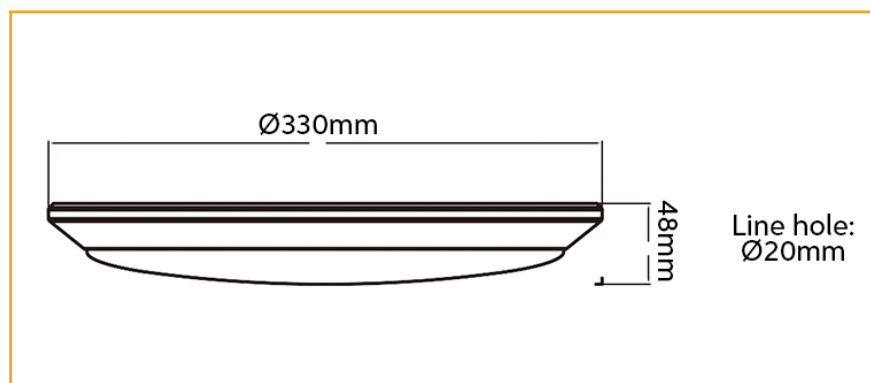

24 Watt Slimline Surface Light

Product Code:

RS-SO5

The Redilight 24 Watt Slimline Surface Light is designed with emphasis on both aesthetics and performance.

A superior finish and the exceptional performance of SMD LEDs produces a long-lasting light to suit almost any application.

Specifications

Construction	Aluminium
Finish	White Powder Coated
LED	SMD
Number of LEDs	120
Drive voltage	29~32VDC constant current
Power	24 Watt
Lumens	Up to 2600Lm
Colour Range	5000k
Average Life	>50,000hrs
Beam Angle	120°
Environment Conditions	IP20
Light Engine	Ceramic Substrate with aluminium PCB
Size	Overall 330mm, Height 48mm
Warranty	7 years
Diffuser	Acrylic (PMMA)
CRI	82

Dimensions

Photometric Data

5000k