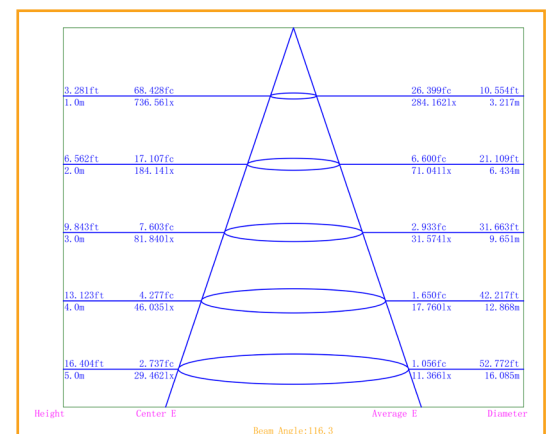

24 Watt Slimline Surface Light

Product Code:

RS-SO5

The Redilight 24 Watt Slimline Surface Light is designed with emphasis on both aesthetics and performance.

A superior finish and the exceptional performance of SMD LEDs produces a long-lasting light to suit almost any application.

Specifications

Construction	Aluminium
Finish	White Powder Coated
LED	SMD
Number of LEDs	120
Drive voltage	29~32VDC constant current
Power	24 Watt
Lumens	Up to 2600Lm
Colour Range	5000k
Average Life	>50,000hrs
Beam Angle	120°
Environment Conditions	IP20
Light Engine	Ceramic Substrate with aluminium PCB
Size	Overall 330mm, Height 48mm
Warranty	7 years
Diffuser	Acrylic (PMMA)
CRI	82

Dimensions

Photometric Data

5000k